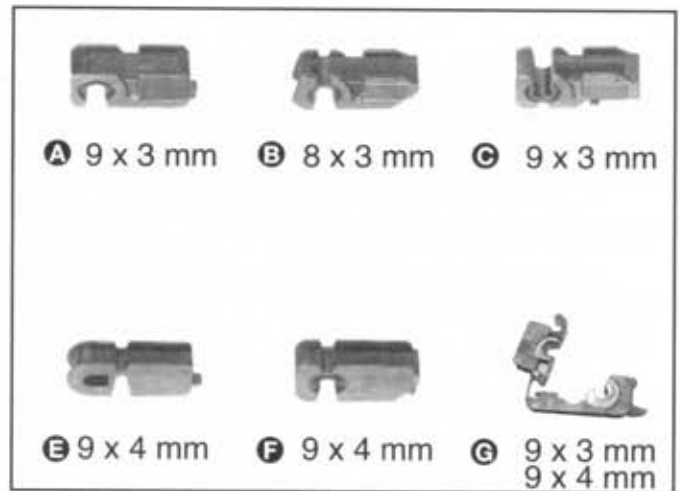

WISSERBLAD / WIPER BLADE / WISCHERBLATT TYPES

3

Bayonet/Hook

Pin-on Blade

Twin-screw [LHD]

Twin-screw [RHD]

1. Bayonet type

3. Pin-on-Blade type

2. Hook type

4. Twin-screw type

EU-SERIE

WISSERBLAD / WIPER BLADE / WISCHERBLATT TYPES

Hook

3

5. Hook type

EUS-SERIE

5. Hook type