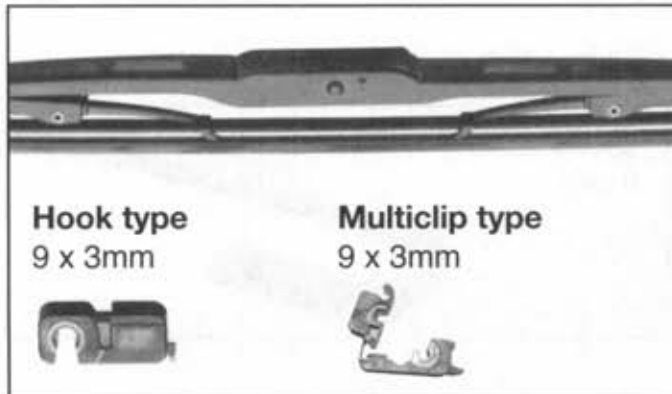

WISSERBLAD / WIPER BLADE / WISCHERBLATT TYPES

3

Bayonet/Hook

Pin-on Blade

Twin-screw [LHD]

Twin-screw [RHD]

1. Bayonet type

3. Pin-on-Blade type

2. Hook type

4. Twin-screw type

EU-SERIE

WISSERBLAD / WIPER BLADE / WISCHERBLATT TYPES

Hook

3

5. Hook type

EUS-SERIE

5. Hook type