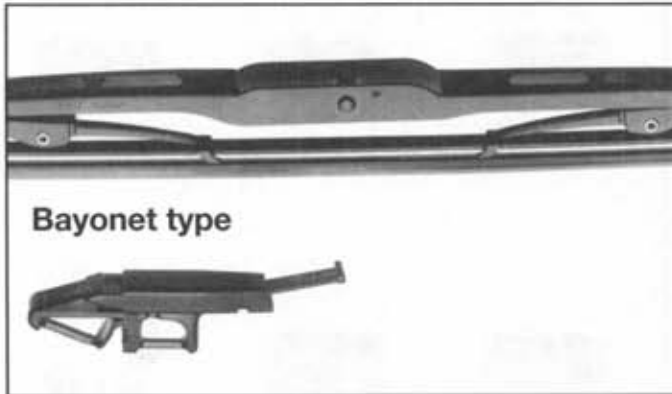

WISSERBLAD / WIPER BLADE / WISCHERBLATT TYPES

3

Bayonet/Hook

Pin-on Blade

Twin-screw [LHD]

Twin-screw [RHD]

1. Bayonet type

3. Pin-on-Blade type

2. Hook type

4. Twin-screw type

EU-SERIE

WISSERBLAD / WIPER BLADE / WISCHERBLATT TYPES

Hook

3

5. Hook type

EUS-SERIE