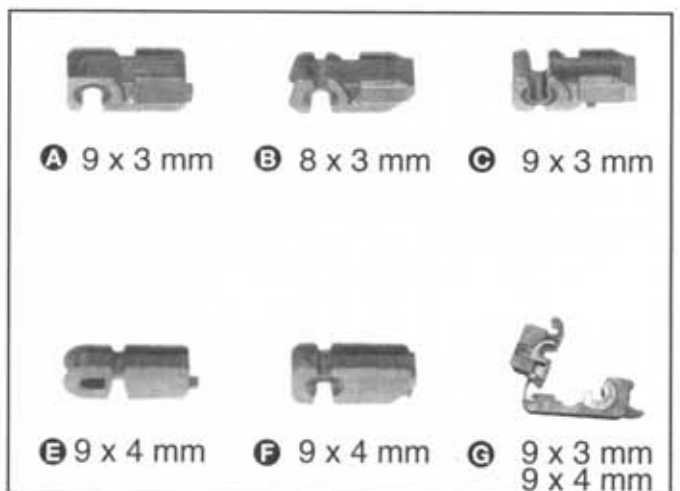

WISSERBLAD / WIPER BLADE / WISCHERBLATT TYPES

3

Bayonet/Hook

Pin-on Blade

Twin-screw [LHD]

Twin-screw [RHD]

1. Bayonet type

3. Pin-on-Blade type

2. Hook type

4. Twin-screw type

EU-SERIE

WISSERBLAD / WIPER BLADE / WISCHERBLATT TYPES

Hook

3

5. Hook type

EUS-SERIE

5. Hook type